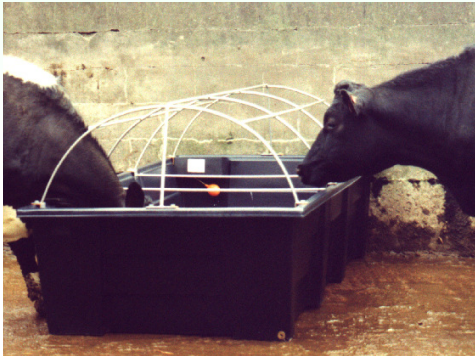

280 Gallon Drink Trough

Length: 2200mm	Width: 1200mm	Height: 600mm	Code: 071 - A	Price: