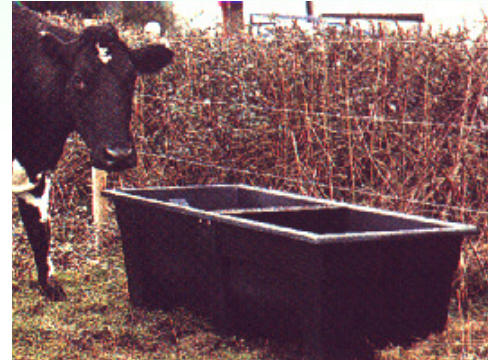

40 Gallon Drink Trough

70 Gallon Drink Trough

Length: 1760mm	Width: 660mm	Height: 490mm	Code: 016 - A	Price:

STURDY Wash Trough

The Wash Trough is suitable for all types of milking parlours.

- The Wash Trough has a capacity of 20 Gallons (90 Litres) which is ideal for wash all types of milking parlour equipment
- The product has a well rounded base which makes it hygienic and facilitates easy cleaning.
- It is manufactured from UV stabilised polyethylene plastic which means it will not rust and no painting is required.
- A 1.5" drainage outlet is incorporated into the product to allow for easy emptying.
- A coated steel stand is also supplied as standard.