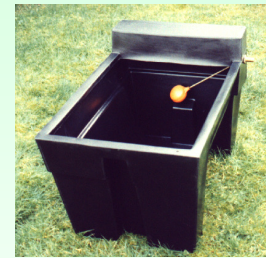

STURDY FARM EQUIPMENT

The Sturdy Drink Troughs are ideal for all sizes of livestock herds. The larger capacity troughs allow for water access to two herds at one time by placing them across field boundaries. The smaller sizes are suitable for small herds, sheds or single animal use.

- The Sturdy Drinking Troughs are strong & resistant to abuse from cattle and also lightweight with side grips to help while carrying.
- All Troughs have a low drinking height so animals can reach the water easily and they have a smooth interior to allow for easy cleaning.
- A ballcock and valve on all drinking troughs are well protected and serviceable.
- They are designed with well rounded edges that ensure animal safety.
- The 280 Gallon Trough comes complete with a coated steel protector frame to prevent animals from entering the unit.
- The 4 Gallon Trough comes complete with a coated steel fixing frame to allow for wall mounting.

4 Gallon Drink Trough

Length: 400mm	Width: 375mm	Height: 300mm	Code: 058 - A	Price:
----------------------	---------------------	----------------------	----------------------	---------------

40 Gallon Drink Trough

- The Footbath is ideal for use in all types of areas such as farms, factories, shops and veterinary clinics.

- The tray comes complete with a sponge insert which helps retain the liquid disinfectant.

As it is manufactured from UV stabilised polyethylene plastic, the footbath is highly robust and it will not rust or require painting.