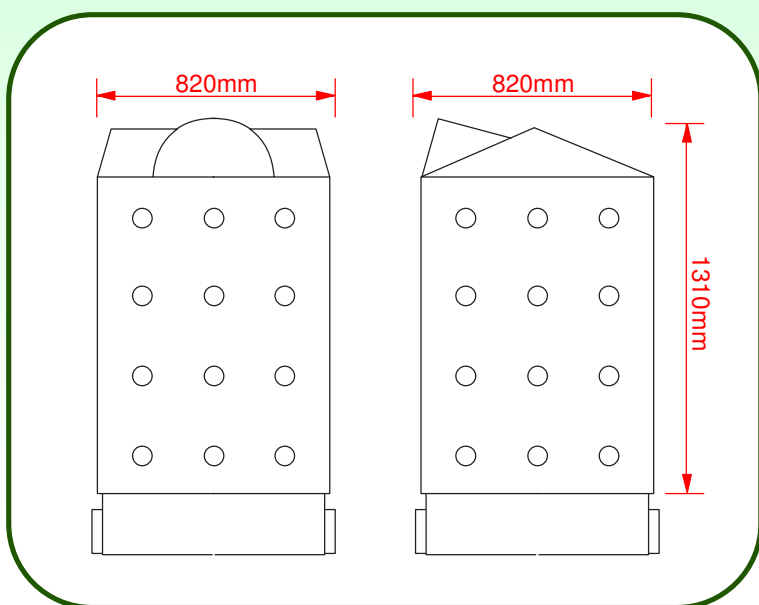

# STURDY Mini Collector

With its aesthetically pleasing appearance, the Waste Collector incorporates two entry ports. Manufactured from hot dipped galvanized steel for strength and durability. Available in two designs and a range of colours, these high quality street furniture units house a 240 litre plastic two-wheeled container and can be used to collect waste or recyclable materials.